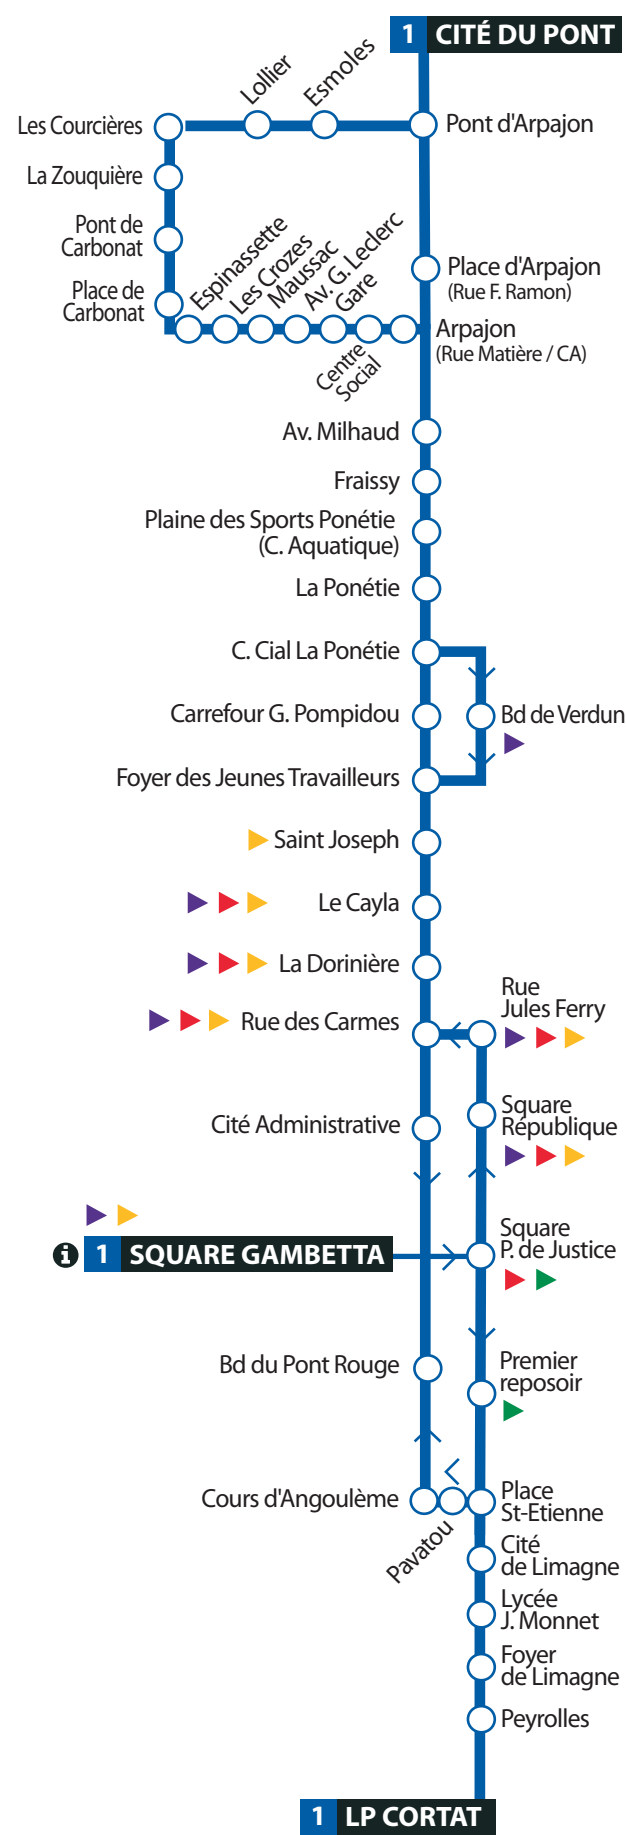

1 LP CORTAT @ SQUARE GAMBETTA @ CITÉ DU PONT ARPAJON

LP Cortat	---	---	07:02	07:24	07:42	08:02	08:20	08:38	09:02	09:22	09:52	10:17	10:35	11:02	11:29	11:53	12:05	12:22	12:45	---	13:15	13:38	14:02	14:21	14:55	15:20	15:40	16:02	16:20	16:38	17:02	17:20	17:38	18:03	18:30	18:45	19:02	19:20	---	
Lycée Jean Monnet	---	---	07:04	07:26	07:44	08:05	08:23	08:41	09:04	09:24	09:54	10:19	10:37	11:04	11:31	11:55	12:08	12:25	12:47	---	13:17	13:41	14:04	14:23	14:57	15:22	15:42	16:05	16:23	16:41	17:05	17:23	17:41	18:06	18:32	18:47	19:04	19:22	---	
Place St Etienne	---	---	07:05	07:27	07:45	08:06	08:25	08:43	09:05	09:25	09:55	10:20	10:38	11:05	11:32	11:56	12:09	12:28	12:48	---	13:18	13:43	14:05	14:24	14:58	15:23	15:43	16:07	16:25	16:43	17:07	17:25	17:43	18:08	18:33	18:48	19:05	19:23	---	
Bd du Pont Rouge	---	---	07:08	07:30	07:48	08:09	08:28	08:46	09:08	09:28	09:58	10:23	10:41	11:08	11:35	11:59	12:12	12:30	12:51	---	13:21	13:46	14:08	14:27	15:01	15:26	15:46	16:10	16:28	16:46	17:10	17:28	17:46	18:11	18:36	18:51	19:08	19:26	---	
Square Gambetta (Arrivée)	---	---	07:09	07:31	07:49	08:10	08:30	08:48	09:09	09:29	09:59	10:24	10:42	11:09	11:36	12:00	12:13	12:32	12:52	---	13:22	13:48	14:09	14:28	15:02	15:27	15:47	16:12	16:30	16:48	17:12	17:30	17:48	18:13	18:38	18:52	19:09	19:27	---	
Square Gambetta (Départ)	---	---	07:13	07:35	07:53	08:14	08:34	08:55	09:13	09:36	10:03	10:31	10:46	11:13	11:40	12:05	12:17	12:36	12:56	13:13	13:26	13:52	14:13	14:35	15:09	15:31	15:54	16:18	16:34	16:55	17:14	17:34	17:52	18:18	18:39	18:56	19:13	19:31	---	
Jules Ferry	---	---	07:15	07:37	07:55	08:16	08:36	08:57	09:15	09:38	10:05	10:33	10:48	11:15	11:42	12:07	12:19	12:38	12:58	13:15	13:28	13:54	14:15	14:37	15:11	15:33	15:56	16:20	16:36	16:57	17:16	17:36	17:54	18:20	18:41	18:58	19:15	19:33	---	
La Dorinière	---	---	07:17	07:39	07:58	08:19	08:39	08:59	09:17	09:40	10:07	10:35	10:50	11:17	11:44	12:09	12:21	12:40	13:00	13:17	13:31	13:57	14:17	14:39	15:13	15:35	15:58	16:23	16:39	17:00	17:19	17:39	17:57	18:23	18:43	19:00	19:17	19:35	---	
Saint Joseph	---	---	07:19	07:41	08:01	08:22	08:42	09:01	09:19	09:42	10:09	10:37	10:52	11:19	11:46	12:11	12:23	12:42	13:02	13:19	13:34	14:00	14:19	14:41	15:15	15:37	16:00	16:26	16:42	17:03	17:22	17:42	18:00	18:26	18:45	19:02	19:19	19:37	---	
Carrefour Pompidou	06:37	06:57	07:22	07:43	08:04	08:26	08:46	09:04	09:22	09:44	10:12	10:40	10:54	11:22	11:49	12:14	12:26	12:45	13:05	13:22	13:37	14:04	14:22	14:44	15:18	15:40	16:03	16:30	16:46	17:07	17:26	17:46	18:04	18:30	18:48	19:05	19:22	19:40	---	
Plaine des Sports Ponétie (C. Aquatique)	06:39	06:59	07:25	07:47	08:08	08:29	08:49	09:07	09:25	09:48	10:15	10:43	10:58	11:25	11:52	12:18	12:31	12:48	13:08	13:25	13:41	14:07	14:25	14:47	15:21	15:43	16:06	16:33	16:49	17:10	17:29	17:49	18:07	18:33	18:51	19:08	19:25	19:43	---	
Place d'Arpajon (Rue F. Ramon)	06:42	07:02	07:28	07:50	08:12	08:33	08:52	09:10	09:28	09:51	---	---	---	---	---	---	---	---	13:11	13:28	13:44	14:10	14:28	14:50	15:24	15:46	---	---	---	---	---	---	---	---	---	---	---	19:46	---	---
Arpajon (Rue Matière / CA)	---	---	---	---	---	---	---	---	---	---	10:18	10:46	11:01	11:28	11:55	12:22	12:35	12:51	---	---	---	---	---	---	---	---	---	16:10	16:37	16:53	17:14	17:33	17:53	18:11	18:37	18:54	19:11	19:28	---	---
Les Crozes	---	---	---	---	---	---	---	---	---	---	10:22	10:50	11:04	11:31	11:58	12:25	12:38	12:54	---	---	---	---	---	---	---	---	---	16:13	16:40	16:56	17:18	17:36	17:56	18:14	18:40	18:57	19:14	19:31	---	---
Place de Carbonat	---	---	---	---	---	---	---	---	---	---	10:23	10:51	11:05	11:32	11:59	12:26	12:39	12:55	---	---	---	---	---	---	---	---	---	16:14	16:41	16:57	17:19	17:37	17:57	18:15	18:41	18:58	19:15	19:32	---	---