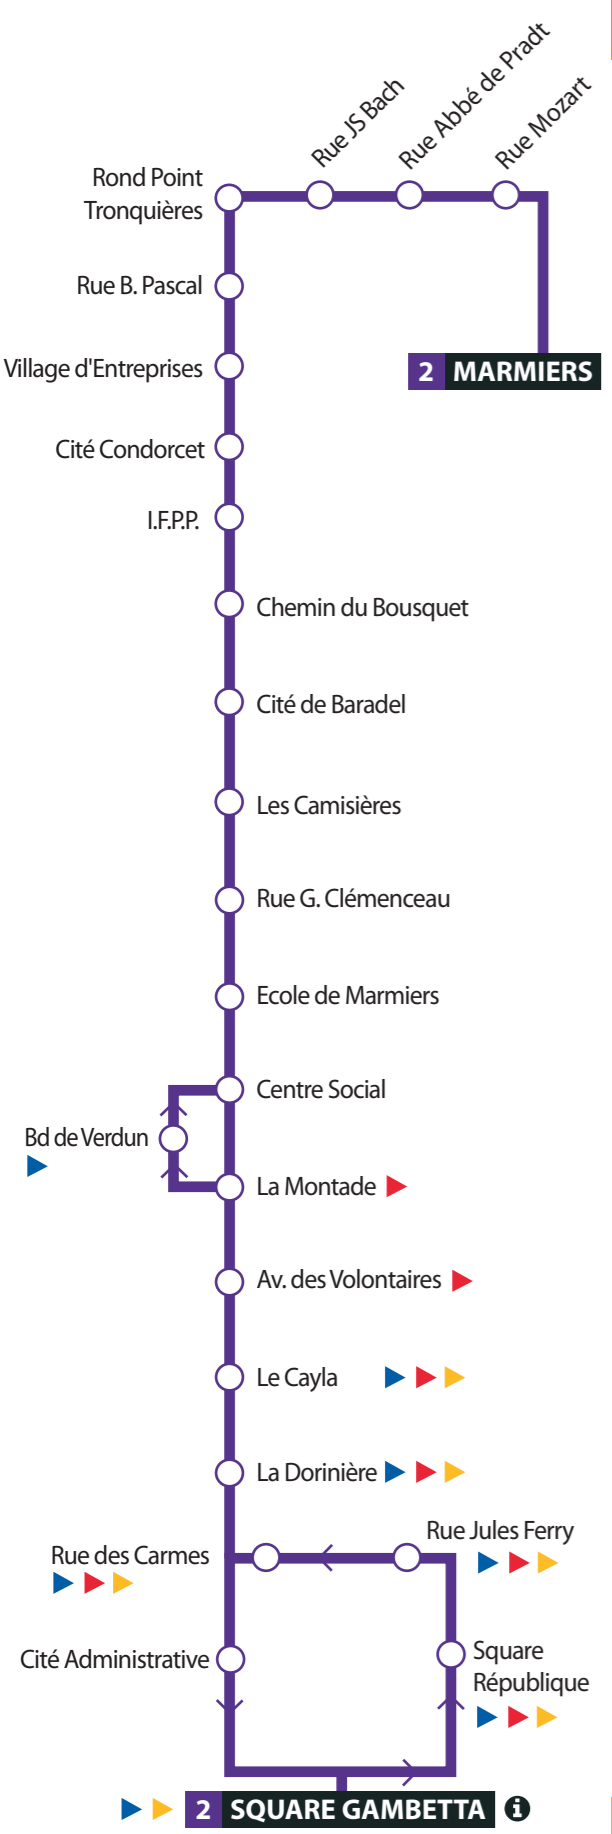

2 SQUARE GAMBETTA © MARMIERS